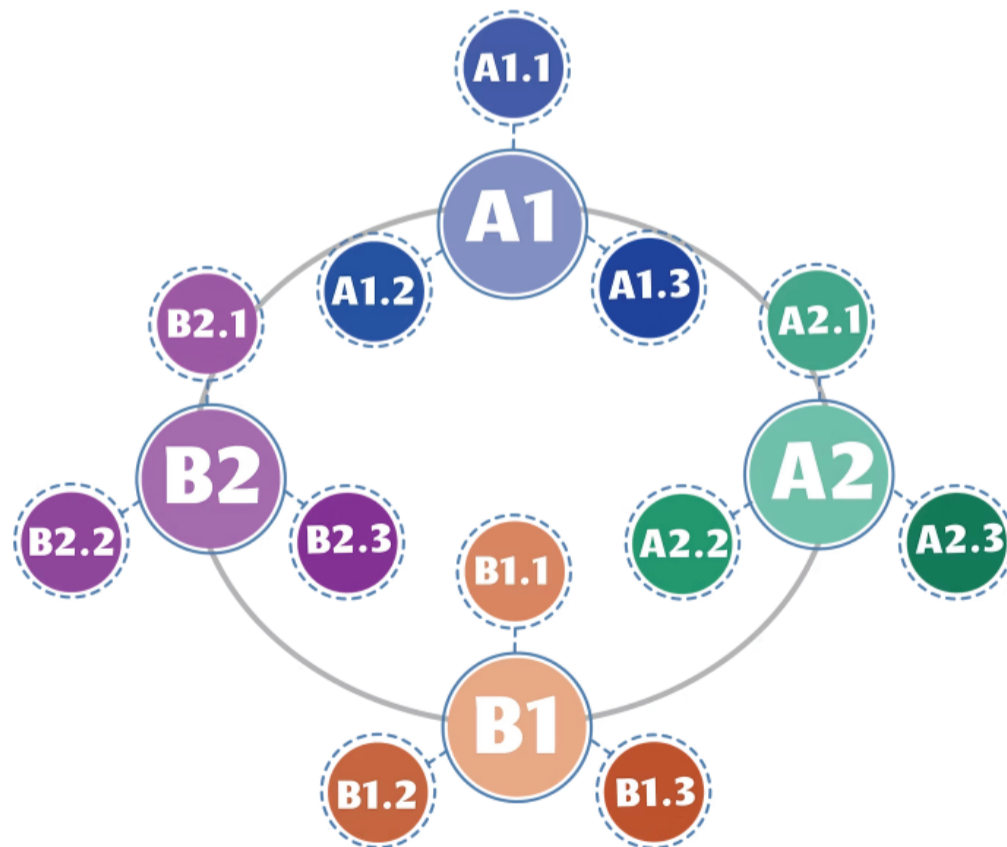

Every month we have an option for you!

COURSES

Ciclo La Salle Morning

Morning course

Schedule:

Monday to Friday from 10:00 a.m to 12:20 p.m.

Ciclo La Salle Evening

Evening course online

Schedule:

Monday, Wednesday and Thursday from 5:30 p.m. to 7:00 p.m.

Levels

With our "Ciclo La Salle" method you will learn Spanish in modules. By completing 3 modules you will be able to advance one level. In one cycle, you progress at your own pace, your level of Spanish learning - improving - progressing. Our entire methodology is based on the CEFR (Common European Framework of Reference for Languages) Levels B2 and C1 are only offered in the morning.